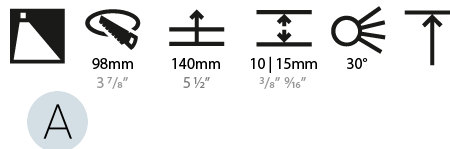

PHYSICAL

Shape: Round
Diameter (mm): 107
Diameter (in): 4 3/16
Height (mm): 118
Height (in): 4 5/8
Ceiling Thickness (mm): 10 / 12.5 / 15
Ceiling Thickness (in): 3/8 or 1/2 or 9/16
Min. Recessing Depth (mm): 140
Min. Recessing Depth (in): 5 1/2
Light Distribution: Adjustable / Asymmetric
Weight (kg): 0.473
Weight (lbs): 1.04
Fixture Finish: SSR / BKV / CWI / CRY / HAB / UFT / ITA / RUA / FTG / MYG / LOD / PUS / FRO / FUP / KIA / POP / BLS / SPG / MEY / GOH / GUM / CHC / COM / ABZ / JAG / OBR / MOS / ROR
Fixture Material: Aluminum Die Cast
Cut-out Measurements: 98mm / 3 7/8"

ELECTRICAL

Lamp Type: LED (Zhaga Standard)
Input Wattage (W): 16.5
Total Output Wattage (W): 14
Dimming: Tri-Mode (Non-Dimming and Phase Dimming (120Vac only) and 0-10V Dimming)
Driver Included: No
Driver Location: Recessed Housing
Driver Type: Constant Current - Universal
Driver Class: Class 2
Housing: See components
Input Voltage (V): 120 - 277
Constant Current (MA): 350

LED

Number of LEDs: 1
Color Temperature (°K): 2700 / 3000 / 3500 / 4000
Max. Delivered Lumen (lm): 1030 / 1070 / 1117 / 1140
Nominal Lumen (lm): 1386 / 1438 / 1511 / 1542
CRI: >90 CRI
Lamp Life (hrs): 50000

OPTICAL

Reflector: 20 / 40 / 60
Adjustability: Fixed

RATINGS AND CERTIFICATIONS

Certified By: Certified for North American Standards
IP rating: IP20