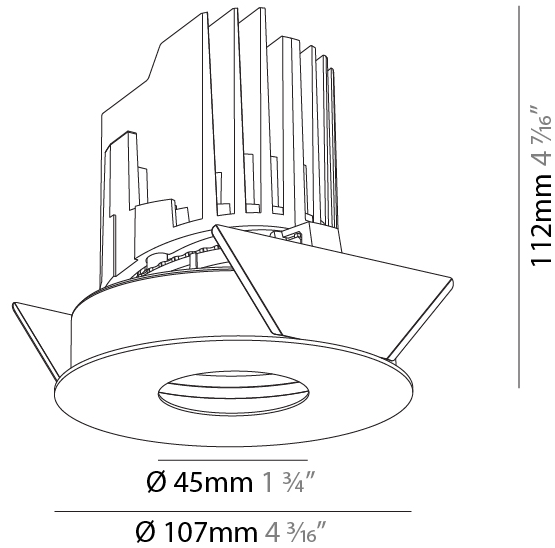

GENERAL

Series: Bioniq
 Subseries: Bioniq Round Pinhole
 Brand: Prolicht
 Division: Architectural
 Mounting Type: Recessed
 Mounting Location: Ceiling
 Subcategory: Downlight

PHYSICAL

Shape: Round
 Diameter (mm): 107
 Diameter (in): 4 3/16
 Height (mm): 112
 Height (in): 4 7/16
 Ceiling Thickness (mm): 10 / 12.5 / 15
 Ceiling Thickness (in): 3/8 or 1/2 or 9/16
 Min. Recessing Depth (mm): 130
 Min. Recessing Depth (in): 5 1/8
 Light Distribution: Adjustable / Downlight
 Weight (kg): 0.473
 Weight (lbs): 1.04
 Fixture Finish: SSR / BKV / CWI / CRY / HAB / UFT / ITA / RUA / FTG / MYG / LOD / PUS / FRO / FUP / KIA / POP / BLS / SPG / MEY / GOH / GUM / CHC / COM / ABZ / JAG / OBR / MOS / ROR
 Fixture Material: Aluminum Die Cast
 Cut-out Measurements: 98mm / 3 7/8"

OPTICAL

Reflector°: 10
 Adjustability: Rotational 355°; Tilt 30°

RATINGS AND CERTIFICATIONS

Certified By: Certified for North American Standards
 IP rating: IP20

PROJECT	_____
TYPE	_____
SPECIFIER	_____
QUANTITY	_____
DATE	_____