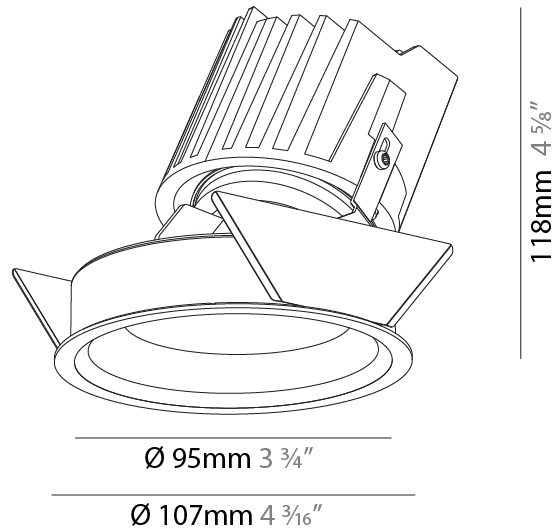

PHYSICAL

Shape: Round
Diameter (mm): 107
Diameter (in): 4 3/16
Height (mm): 118
Height (in): 4 5/8
Ceiling Thickness (mm): 10 / 12.5 / 15
Ceiling Thickness (in): 3/8 or 1/2 or 9/16
Min. Recessing Depth (mm): 140
Min. Recessing Depth (in): 5 1/2
Light Distribution: Adjustable / Asymmetric
Weight (kg): 0.473
Weight (lbs): 1.04
Fixture Finish: SSR / BKV / CWI / CRY / HAB / UFT / ITA / RUA / FTG / MYG / LOD / PUS / FRO / FUP / KIA / POP / BLS / SPG / MEY / GOH / GUM / CHC / COM / ABZ / JAG / OBR / MOS / ROR
Fixture Material: Aluminum Die Cast
Cut-out Measurements: 98mm / 3 7/8"

ELECTRICAL

Lamp Type: LED (Zhaga Standard)
Input Wattage (W): 16.5
Total Output Wattage (W): 14
Dimming: Tri-Mode (Non-Dimming and Phase Dimming (120Vac only) and 0-10V Dimming)
Driver Included: No
Driver Location: Recessed Housing
Driver Type: Constant Current - Universal
Driver Class: Class 2
Housing: See components
Input Voltage (V): 120 - 277
Constant Current (MA): 350

LED

Number of LEDs: 1
Color Temperature (°K): 2700 / 3000 / 3500 / 4000
Max. Delivered Lumen (lm): 1030 / 1070 / 1117 / 1140
Nominal Lumen (lm): 1386 / 1438 / 1511 / 1542
CRI: >90 CRI
Lamp Life (hrs): 50000

OPTICAL

Reflector: 20 / 40 / 60
Adjustability: Fixed

RATINGS AND CERTIFICATIONS

Certified By: Certified for North American Standards
IP rating: IP20